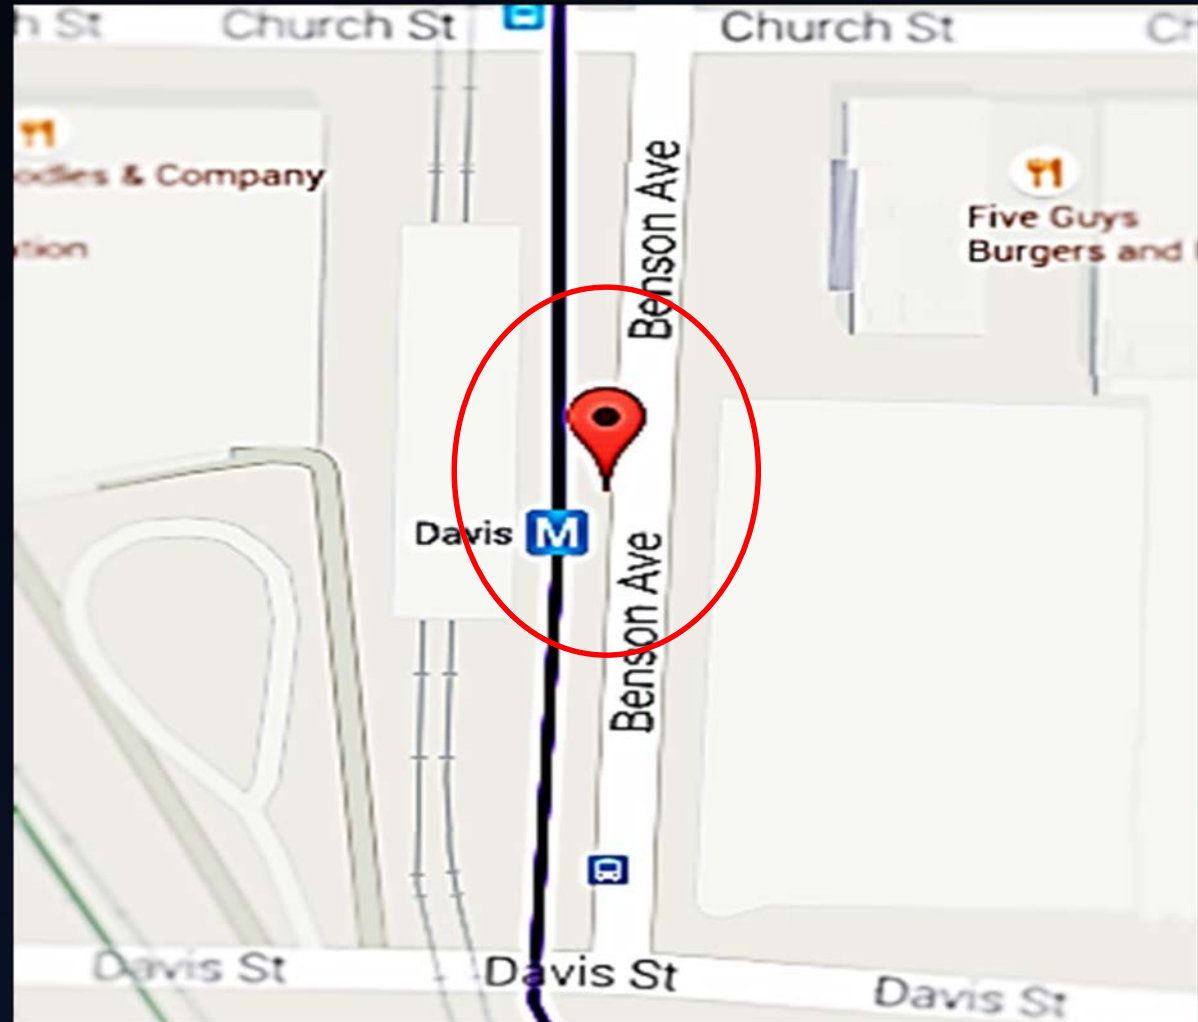

Step 1

Arrive at *DAVIS* Purple Line Station

BENSON
AVENUE
BETWEEN
CHURCH ST.
&
DAVIS ST.

Step 2

Locate PACE BUS #250

*BUS SHOULD BE DUE *WEST TOWARD DEMPSTER ST. & FORRESTVIEW RD.*

**IT IS ALWAYS BEST TO CONFIRM WITH YOUR BUS DRIVER IF DEMPSTER/FORRESTVIEW IS DEFINITELY GOING TO BE ON THEIR ROUTE*

pace

BUS STOP

250

pacebus.com

For travel information call the RTA Travel Information Center 836-7000

Step 3

Depart PACE #250 bus on DEMPSTER/FORRESTVIEW

YOU WILL SEE A
CVS PHARMACY
TO YOUR RIGHT AT
YOUR ARRIVAL.

Step 4

Cross to Trumbull Avenue

AFTER ARRIVING AT
DEMPSTER/FORRESTVIEW,
CROSS THE STREET TO
TRUMBULL AVE

Step 5

Walk - Dempster/Trumbull to Dempster/Main

WALK FROM
DEMPSTER/TRUMBULL TO
TRUMBULL AND MAIN ST.,
AT THE CORNER OF
TRUMBULL AND MAIN
STREET, YOU WILL SEE KSI!