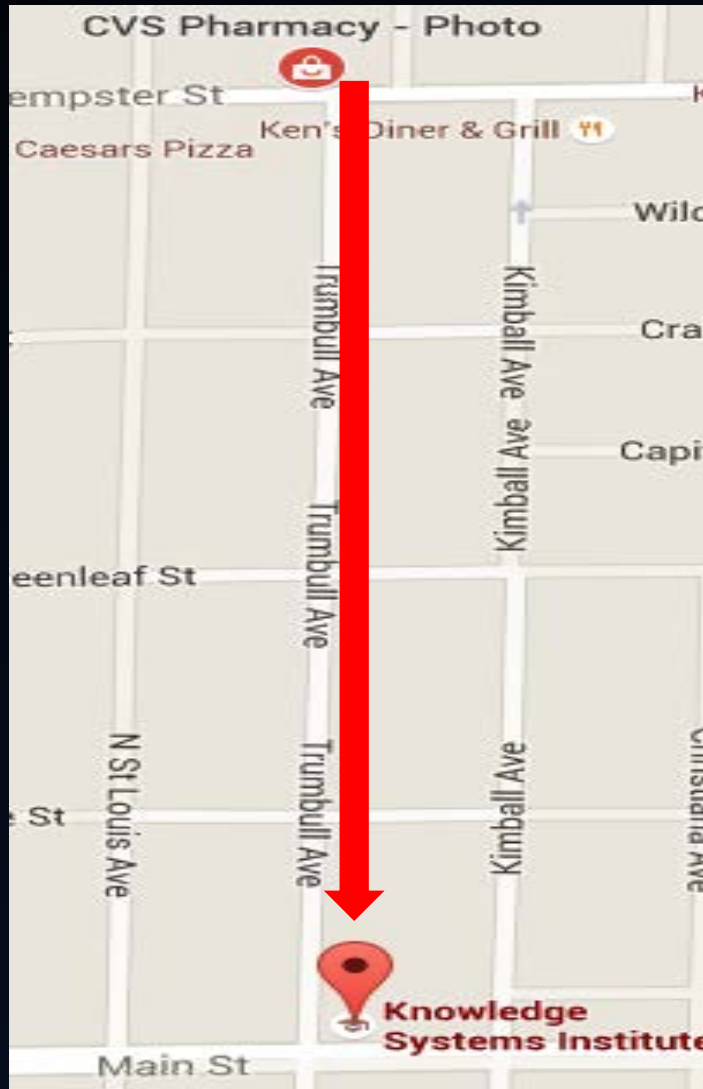

Step 1

Arrive at *DAVIS* Purple Line Station

BENSON
AVENUE
BETWEEN
CHURCH ST.
&
DAVIS ST.

Step 2

Locate PACE BUS #250

*BUS SHOULD BE DUE *WEST TOWARD DEMPSTER ST. & FORRESTVIEW RD.*

**IT IS ALWAYS BEST TO CONFIRM WITH YOUR BUS DRIVER IF DEMPSTER/FORRESTVIEW IS DEFINITELY GOING TO BE ON THEIR ROUTE*

pace

BUS STOP

250

pacebus.com

For travel information call the RTA Travel Information Center 836-7000

Step 3

Depart PACE #250 bus on DEMPSTER/FORRESTVIEW

YOU WILL SEE A
CVS PHARMACY
TO YOUR RIGHT AT
YOUR ARRIVAL.

Step 4

Cross to Trumbull Avenue

AFTER ARRIVING AT
DEMPSTER/FORRESTVIEW,
CROSS THE STREET TO
TRUMBULL AVE

Step 5

Walk - Dempster/Trumbull to Dempster/Main

WALK FROM
DEMPSTER/TRUMBULL TO
TRUMBULL AND MAIN ST.,
AT THE CORNER OF
TRUMBULL AND MAIN
STREET, YOU WILL SEE KSI!