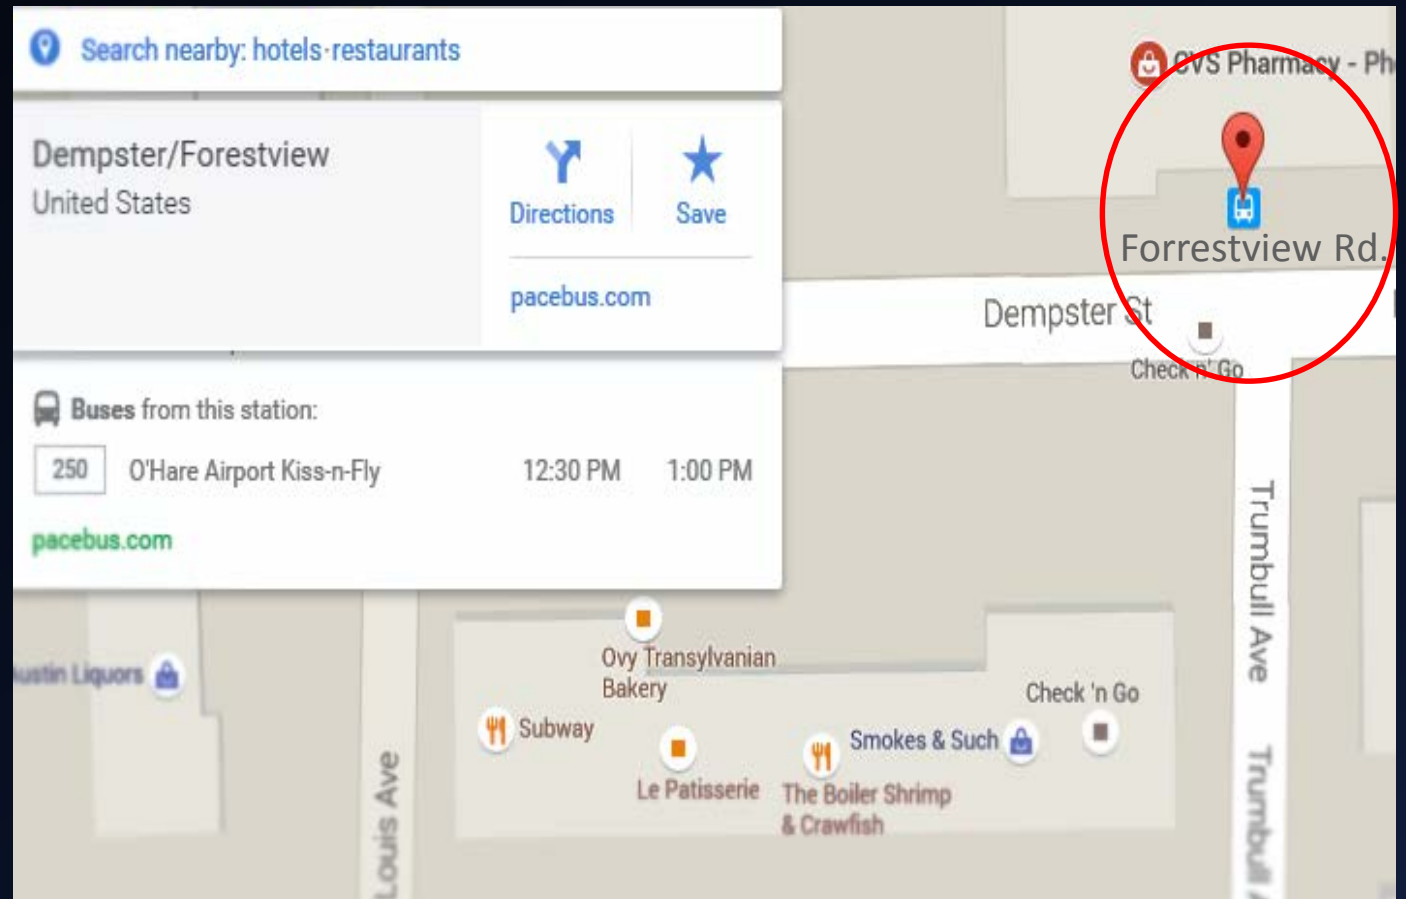

Step 1

Arrive at *DAVIS* Purple Line Station

BENSON
AVENUE
BETWEEN
CHURCH ST.
&
DAVIS ST.

Step 2

Locate PACE BUS #250

*BUS SHOULD BE DUE *WEST TOWARD DEMPSTER ST. & FORRESTVIEW RD.*

**IT IS ALWAYS BEST TO CONFIRM WITH YOUR BUS DRIVER IF DEMPSTER/FORRESTVIEW IS DEFINITELY GOING TO BE ON THEIR ROUTE*

pace

BUS STOP

250

pacebus.com

For travel information call the RTA Travel Information Center 836-7000

Step 3

Depart PACE #250 bus on DEMPSTER/FORRESTVIEW

YOU WILL SEE A
CVS PHARMACY
TO YOUR RIGHT AT
YOUR ARRIVAL.

Step 4

Cross to Trumbull Avenue

AFTER ARRIVING AT
DEMPSTER/FORRESTVIEW,
CROSS THE STREET TO
TRUMBULL AVE

Step 5

Walk - Dempster/Trumbull to Dempster/Main

WALK FROM
DEMPSTER/TRUMBULL TO
TRUMBULL AND MAIN ST.,
AT THE CORNER OF
TRUMBULL AND MAIN
STREET, YOU WILL SEE KSI!