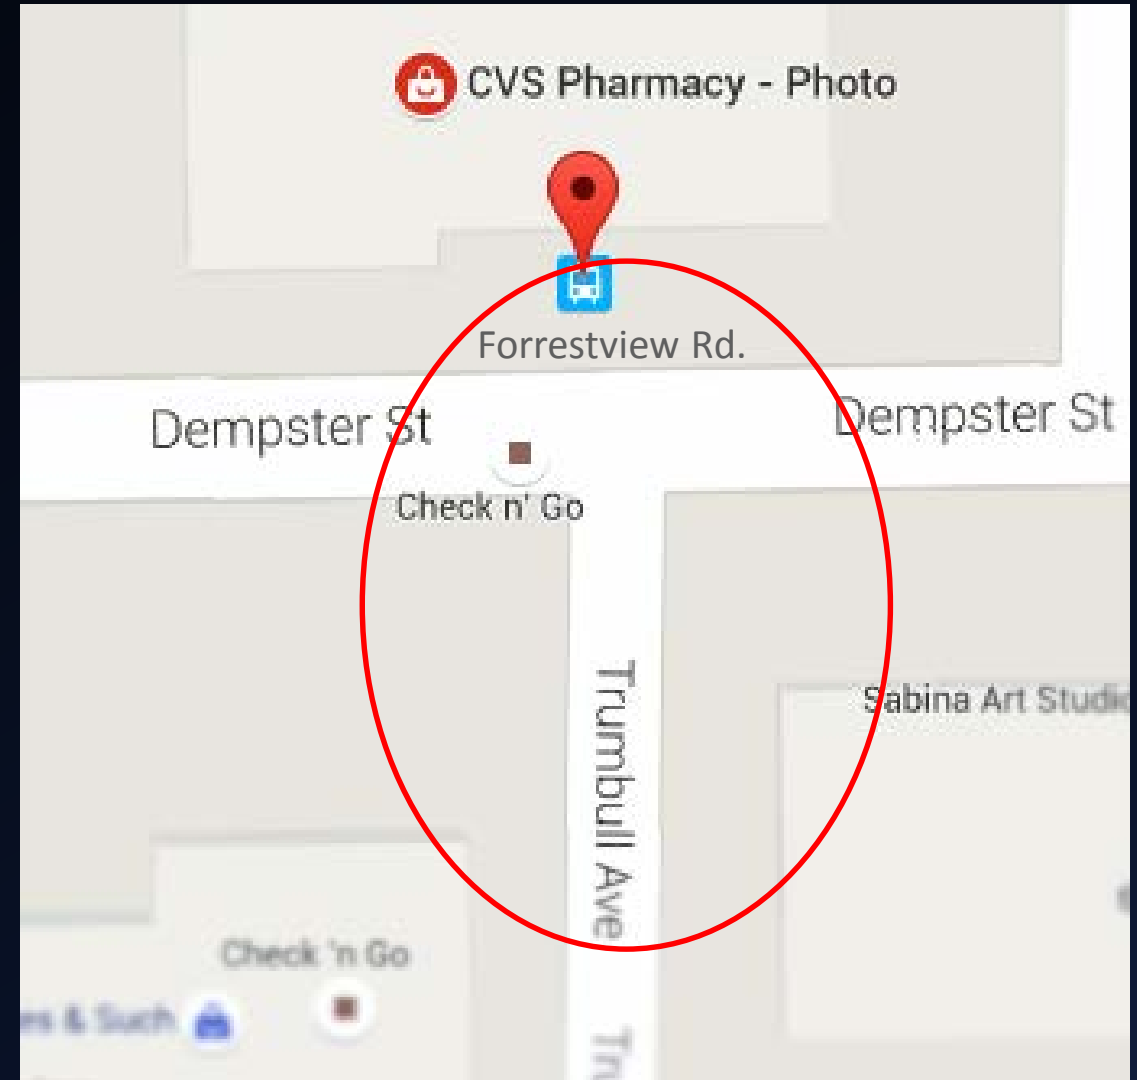

Step 1

Arrive at *DAVIS* Purple Line Station

BENSON
AVENUE
BETWEEN
CHURCH ST.
&
DAVIS ST.

Step 2

Locate PACE BUS #250

*BUS SHOULD BE DUE *WEST TOWARD DEMPSTER ST. & FORRESTVIEW RD.*

**IT IS ALWAYS BEST TO CONFIRM WITH YOUR BUS DRIVER IF DEMPSTER/FORRESTVIEW IS DEFINITELY GOING TO BE ON THEIR ROUTE*

pace

BUS STOP

250

pacebus.com

For travel information call the RTA Travel Information Center 836-7000

Step 3

Depart PACE #250 bus on DEMPSTER/FORRESTVIEW

YOU WILL SEE A
CVS PHARMACY
TO YOUR RIGHT AT
YOUR ARRIVAL.

Step 4

Cross to Trumbull Avenue

AFTER ARRIVING AT
DEMPSTER/FORRESTVIEW,
CROSS THE STREET TO
TRUMBULL AVE

Step 5

Walk - Dempster/Trumbull to Dempster/Main

WALK FROM
DEMPSTER/TRUMBULL TO
TRUMBULL AND MAIN ST.,
AT THE CORNER OF
TRUMBULL AND MAIN
STREET, YOU WILL SEE KSI!